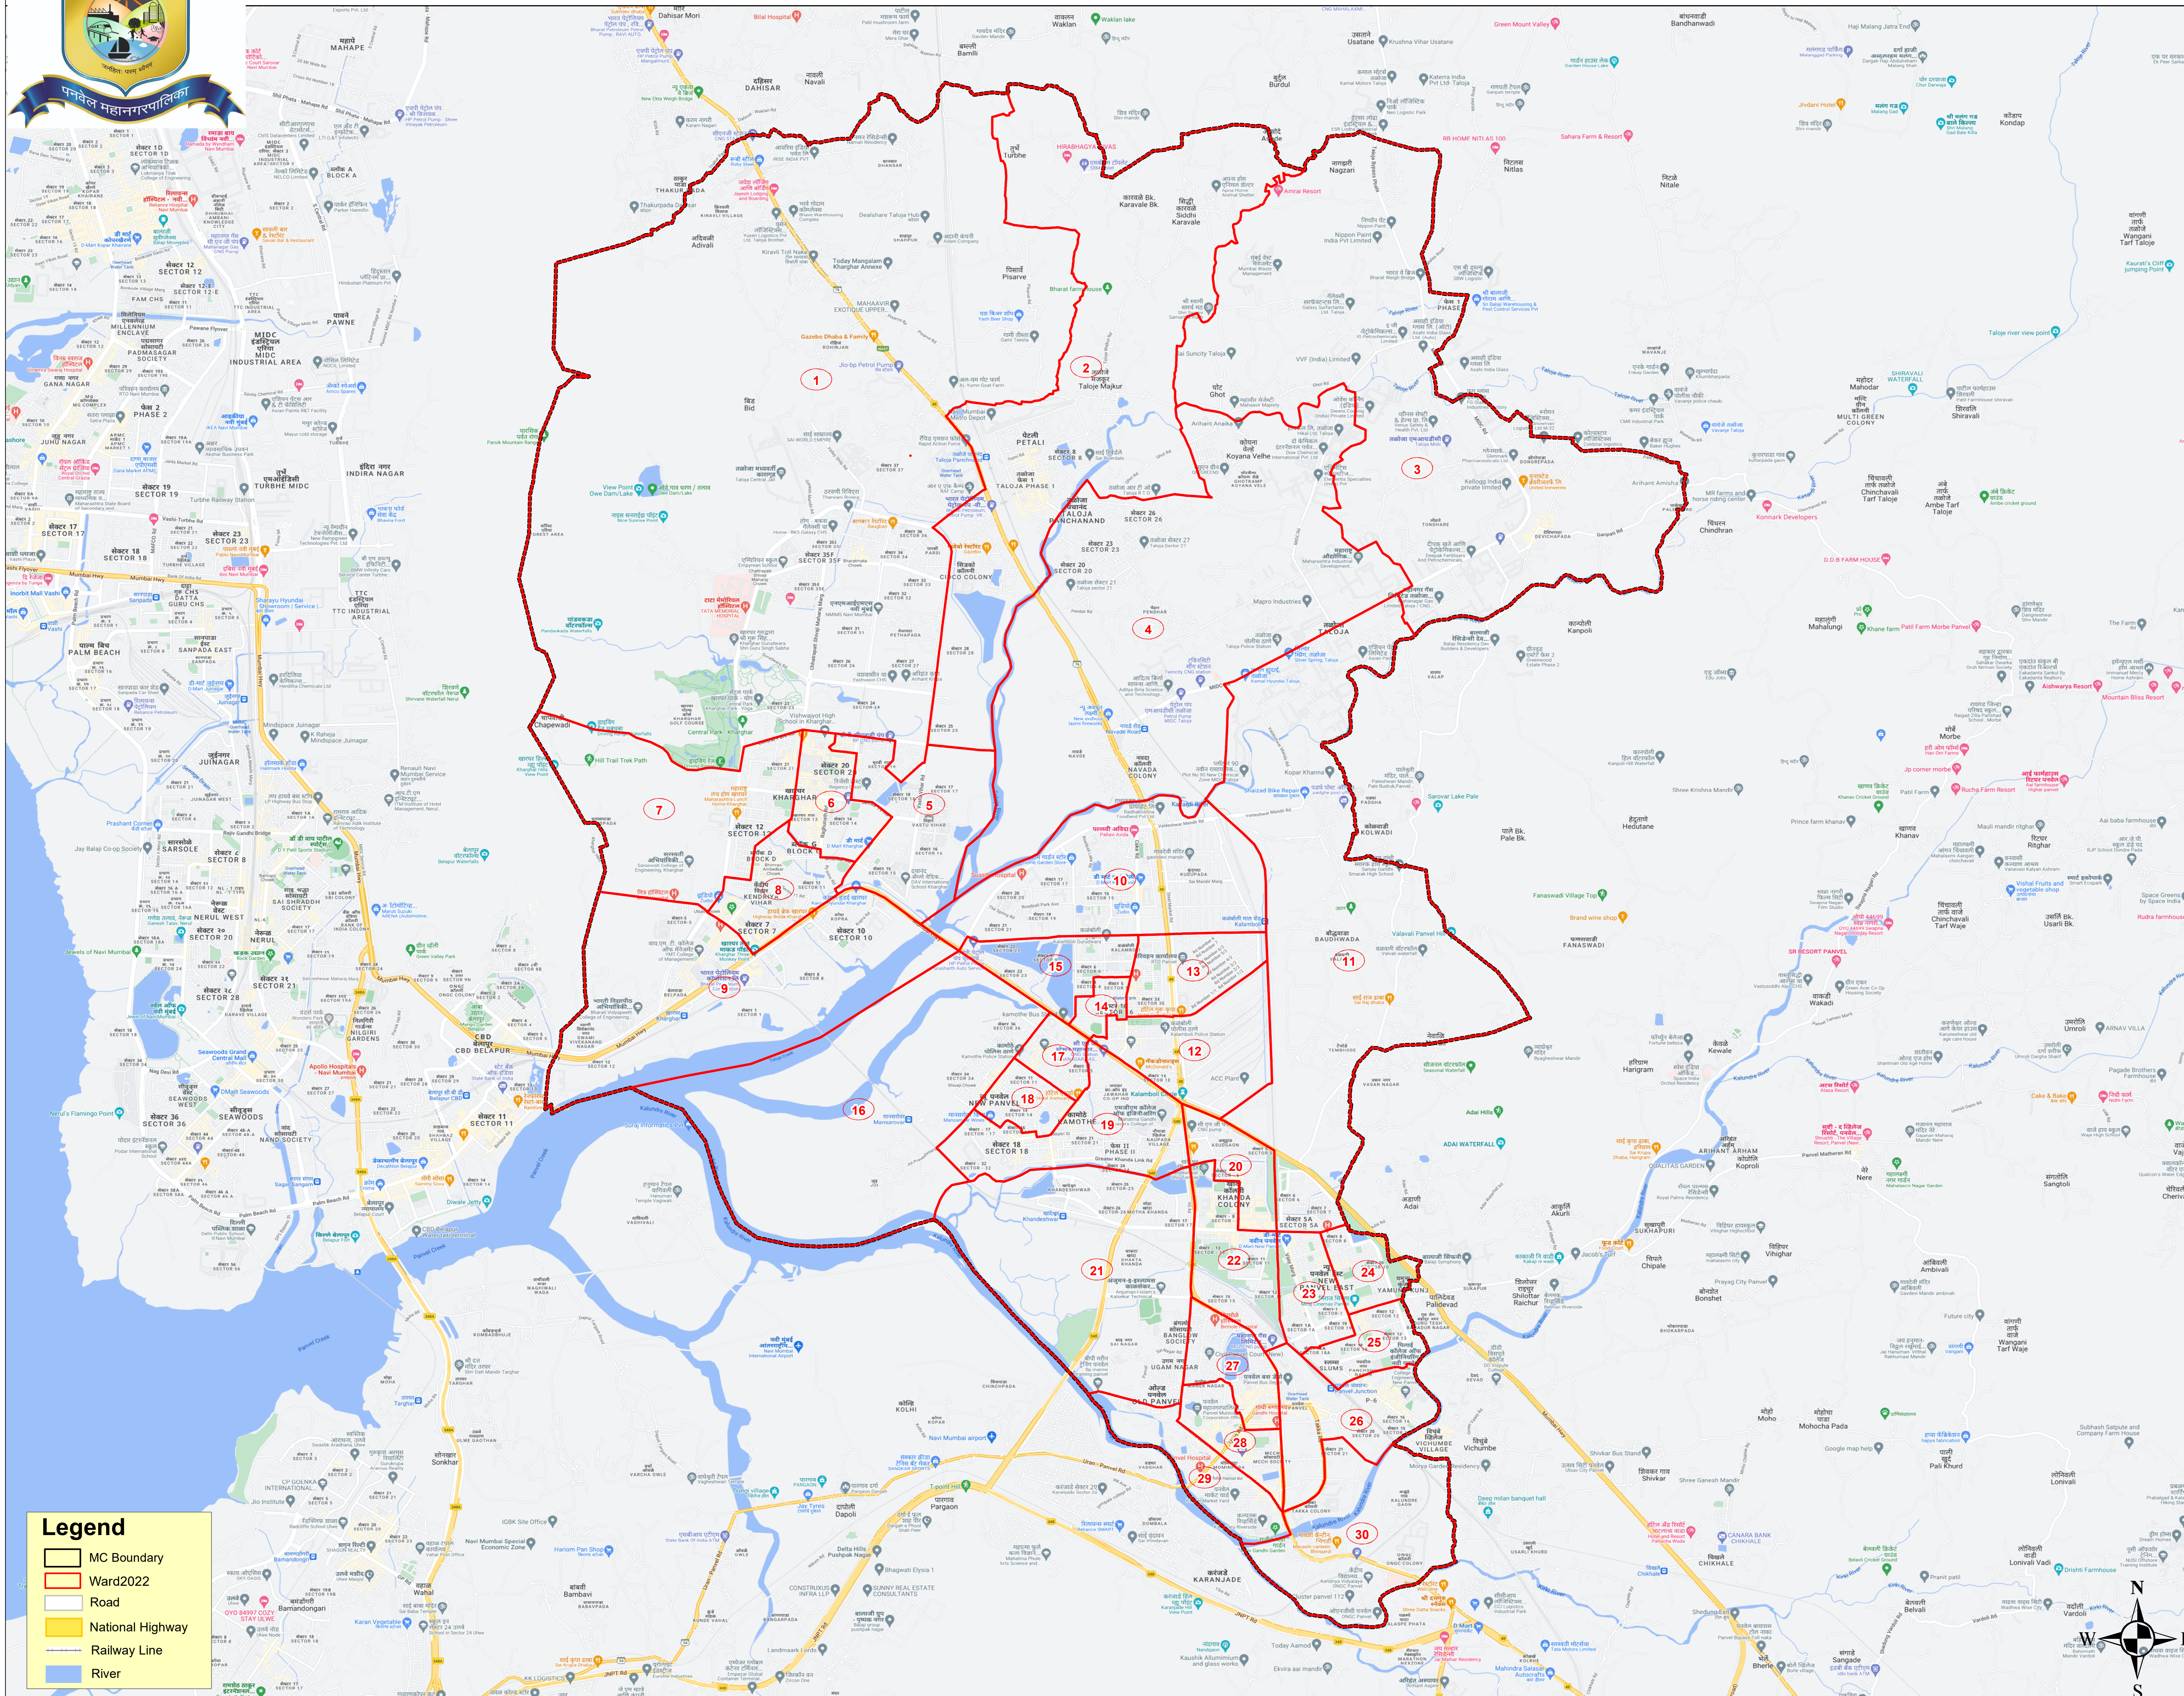

Draft Ward Formation For General Election 2022 - Panvel Municipal Corporation

STATE ELECTION COMMISSION
MAHARASHTRA

Total Seats	89
Electoral Wards 2 Seats Ward 3 Seats Ward	1 (Ward 30) 29
Total Wards	30

Population (As per Census 2011)		
Total Population	SC Population	ST Population
509901	37923	12727

Ward	Total Population	SC Population	ST Population
1	17880	647	882
2	18255	759	422
3	18085	917	724
4	17272	934	461
5	15833	1443	257
6	16158	491	95
7	16249	1360	191
8	16693	1290	164
9	15679	1166	827
10	15729	979	541
11	18778	1242	920
12	17947	874	461
13	16459	575	226
14	16468	731	266
15	16361	597	144
16	17969	2594	379
17	16552	1864	249
18	17283	2248	459
19	17862	2330	608
20	18941	1839	339
21	15671	925	560
22	17255	1681	441
23	17220	1278	255
24	17017	1774	280
25	17109	1852	248
26	18754	1934	674
27	17516	1424	188
28	18413	682	257
29	16351	683	847
30	12142	810	362
Total	509901	37923	12727

This Draft Delimitation Map as Approved by The State Election Commission on 31st May 2022.

Deputy Municipal Commissioner (Election)

Town Planner/Assistant Director

Municipal Commissioner

SD/
(Signature)

SD/
(Signature)