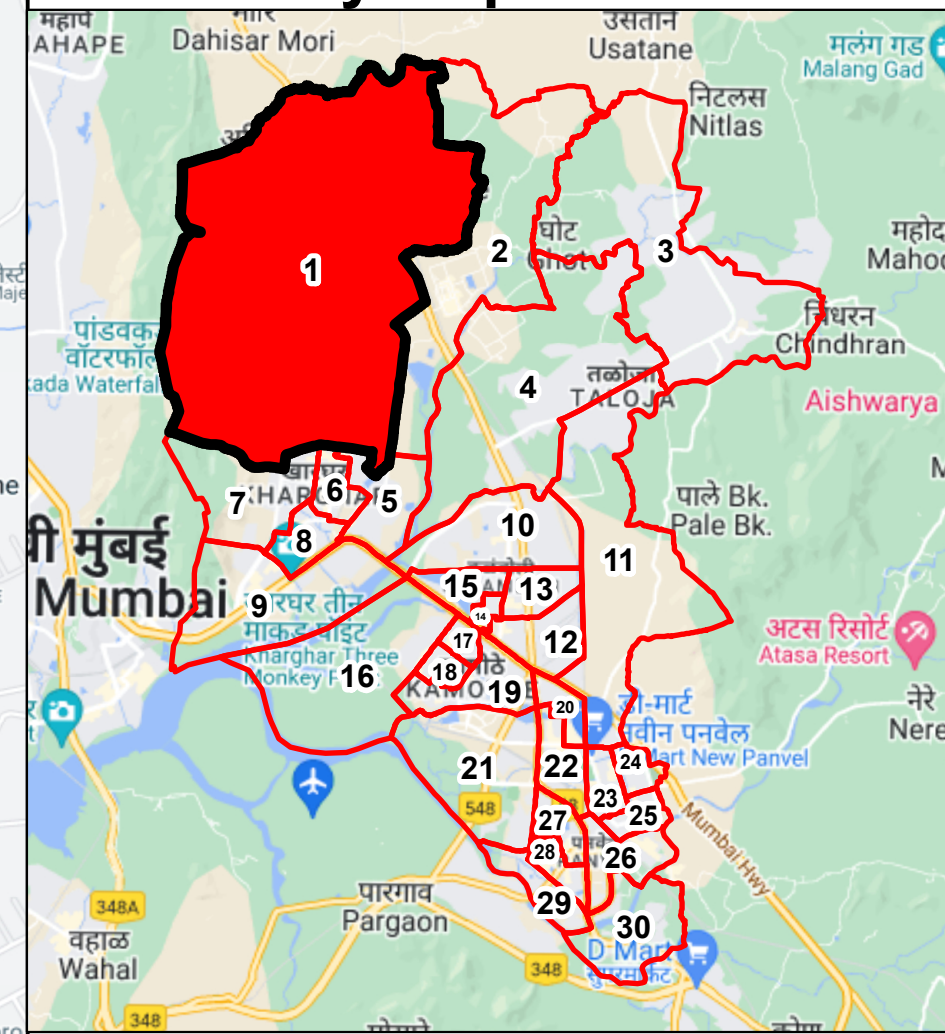

Draft Ward Formation For General Election 2022 - Panvel Municipal Corporation

STATE ELECTION COMMISSION
MAHARASHTRA

Ward : 1

Ward Population

Total Population	17880
SC Population	647
ST Population	882

Key Map - PMC

Legend

- Ward
- MC Boundary
- Road
- National Highway
- Railway Line
- River

(Name)

SD/-
(Signature)
Deputy Municipal Commissioner