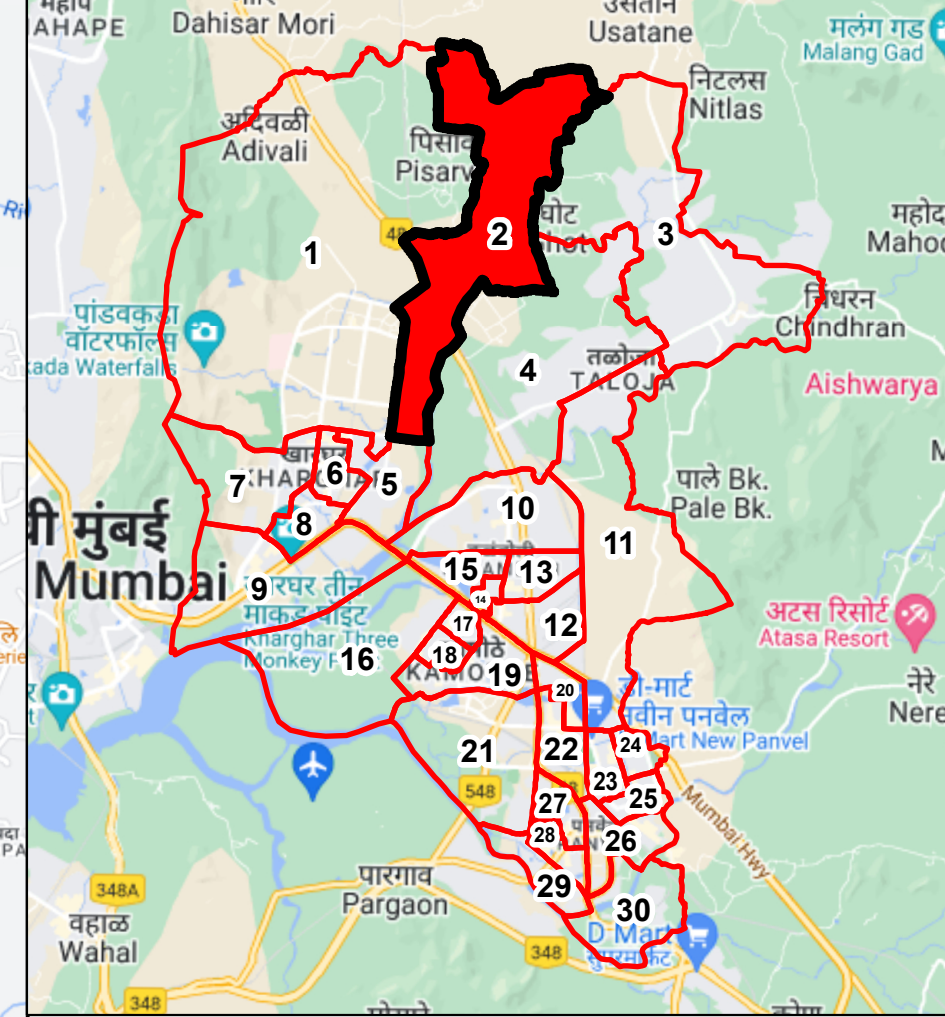

Draft Ward Formation For General Election 2022 - Panvel Municipal Corporation

STATE ELECTION COMMISSION
MAHARASHTRA

Ward : 2

Ward Population

Total Population	18255
SC Population	759
ST Population	422

Key Map - PMC

Legend

- Ward
- MC Boundary
- Road
- National Highway
- Railway Line
- River

(Name)

SD/-
(Signature)
Deputy Municipal Commissioner