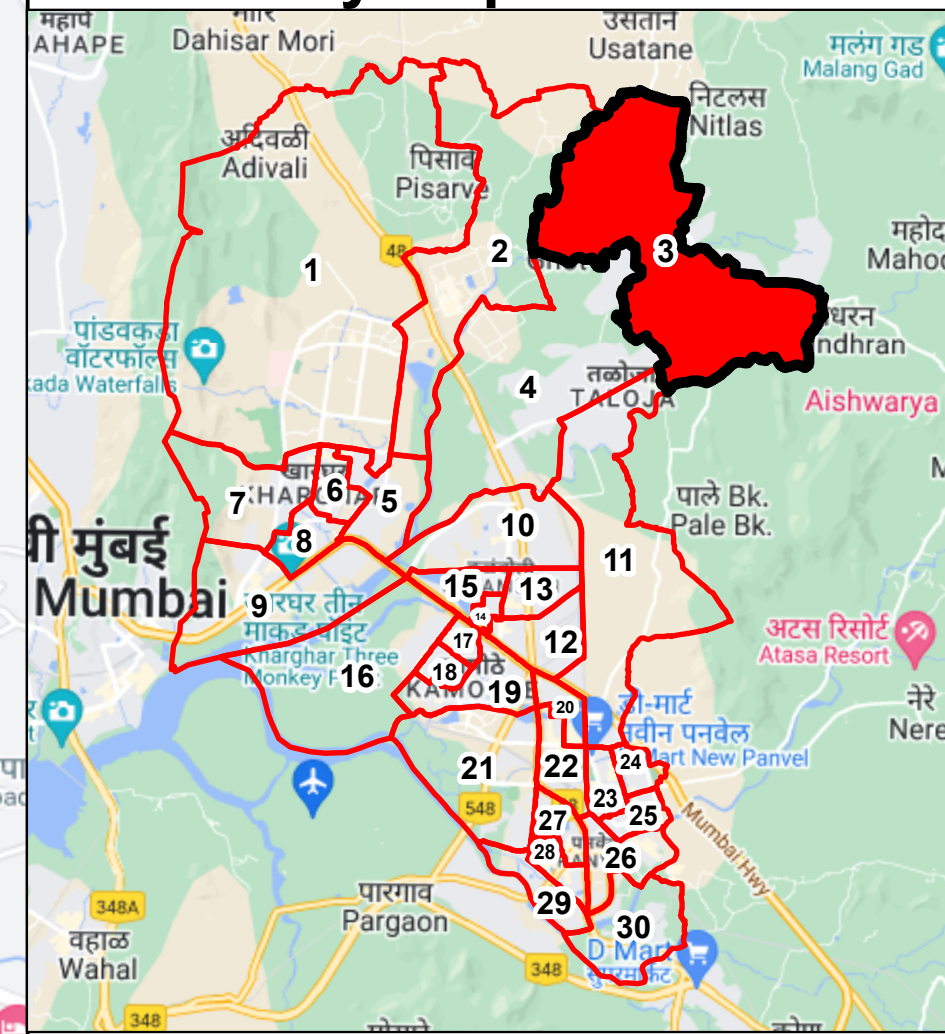

Draft Ward Formation For General Election 2022 - Panvel Municipal Corporation

STATE ELECTION COMMISSION
MAHARASHTRA

Ward : 3

Ward Population

Total Population	18085
SC Population	917
ST Population	724

Key Map - PMC

Legend

- Ward
- MC Boundary
- Road
- National Highway
- Railway Line
- River

(Name)

SD/-
(Signature)
Deputy Municipal Commissioner