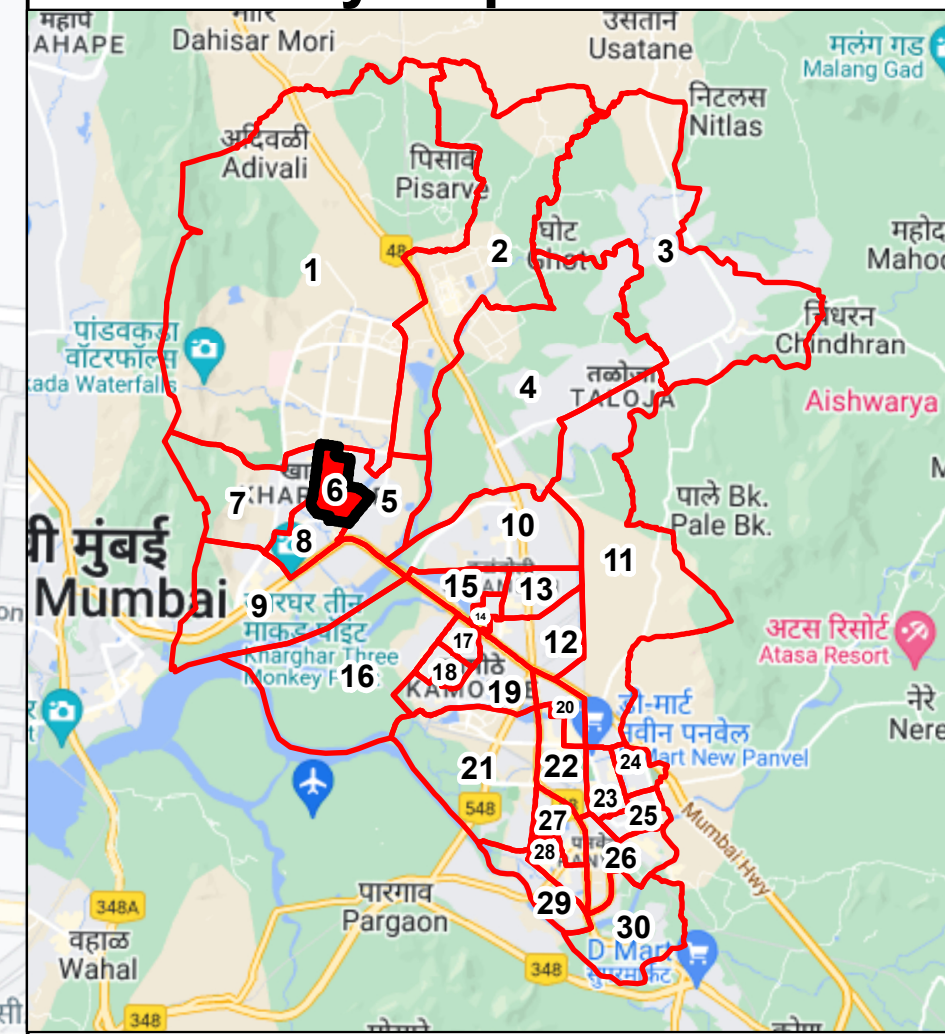

Draft Ward Formation For General Election 2022 - Panvel Municipal Corporation

STATE ELECTION COMMISSION
MAHARASHTRA

Ward : 6

Ward Population

Total Population	16158
SC Population	491
ST Population	95

Key Map - PMC

Legend

- Ward
- MC Boundary
- Road
- National Highway
- Railway Line
- River

(Name)

SD/-

(Signature)
Deputy Municipal Commissioner