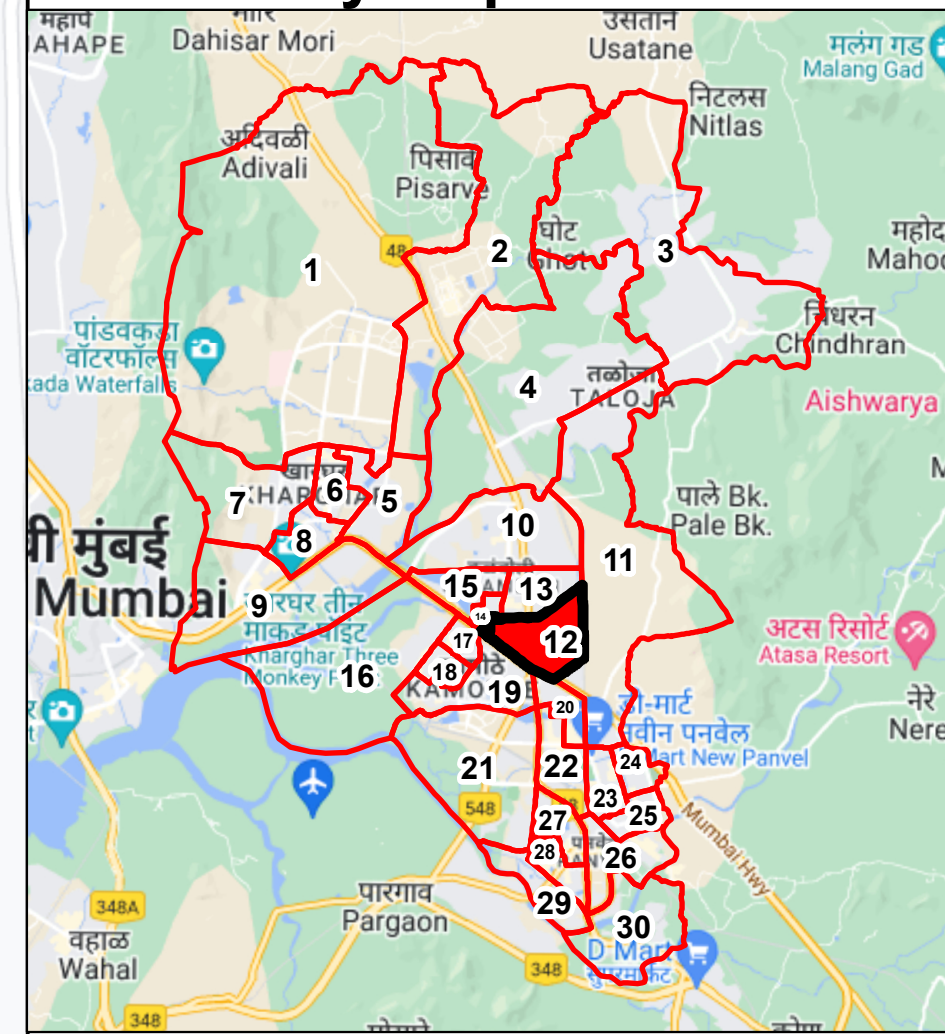

# Draft Ward Formation For General Election 2022 - Panvel Municipal Corporation

STATE ELECTION COMMISSION  
MAHARASHTRA

## Ward : 12

### Ward Population

<b>Total Population</b>	<b>17947</b>
<b>SC Population</b>	<b>874</b>
<b>ST Population</b>	<b>461</b>

### Legend

- Ward
- MC Boundary
- Road
- National Highway
- Railway Line
- River

(Name)

SD/-  
(Signature)  
Deputy Municipal Commissioner