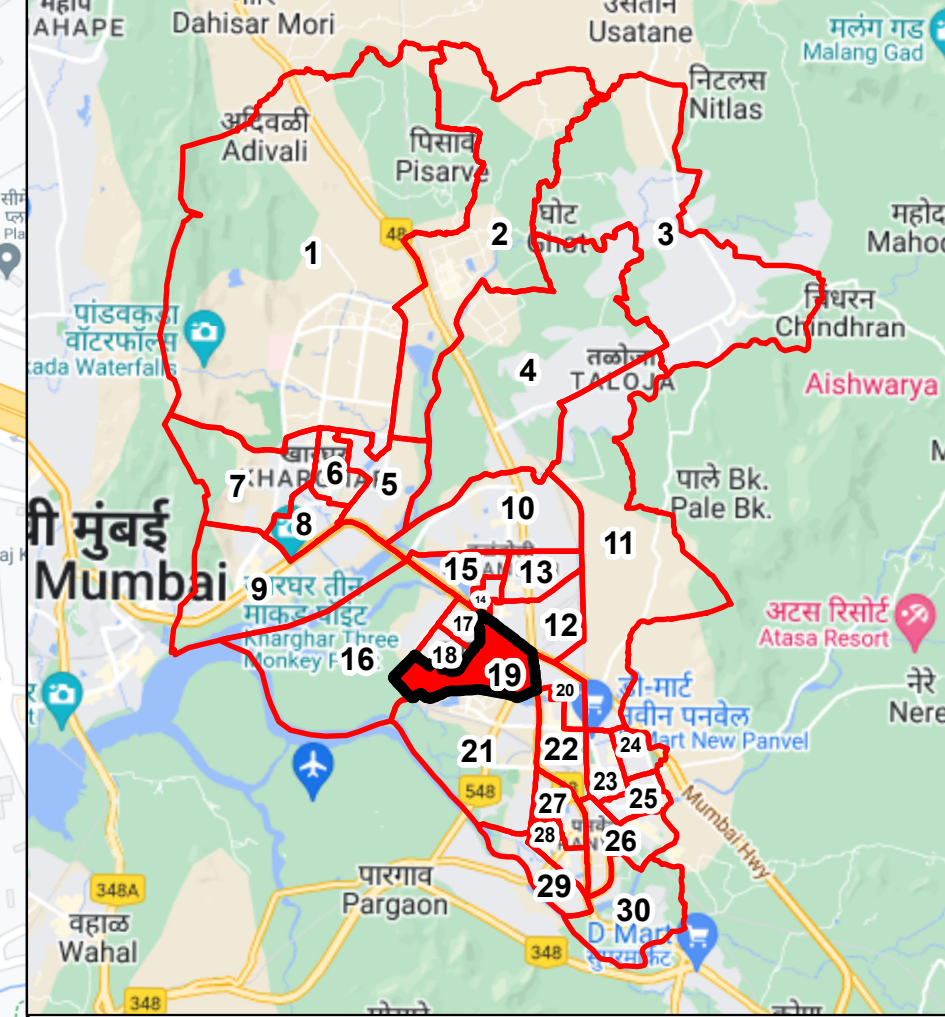

Draft Ward Formation For General Election 2022 - Panvel Municipal Corporation

STATE ELECTION COMMISSION
MAHARASHTRA

Ward : 19

Ward Population

Total Population	17862
SC Population	2330
ST Population	608

Key Map - PMC

Legend

- Ward
- MC Boundary
- Road
- National Highway
- Railway Line
- River

(Name)

SD/-
(Signature)
Deputy Municipal Commissioner