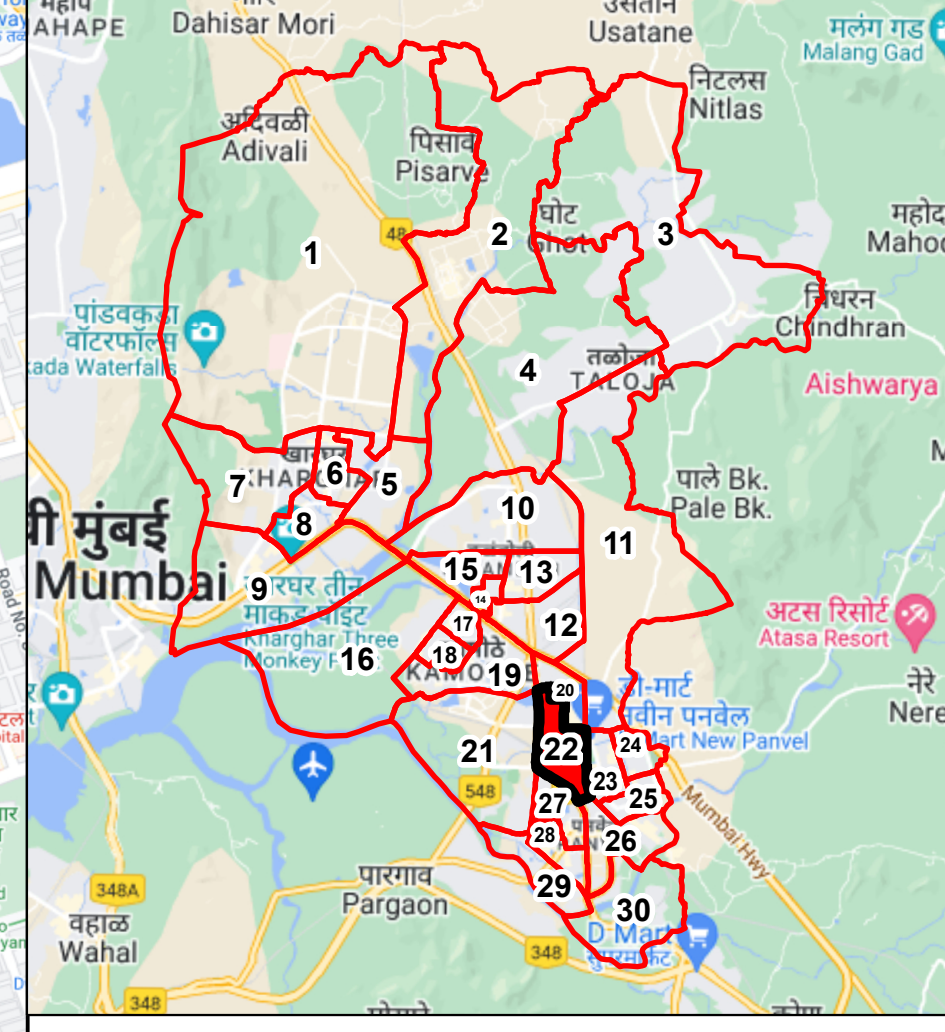

Draft Ward Formation For General Election 2022 - Panvel Municipal Corporation

STATE ELECTION COMMISSION
MAHARASHTRA

Ward : 22

Ward Population

Total Population	17255
SC Population	1681
ST Population	441

Key Map - PMC

Legend

- Ward
- MC Boundary
- Road
- National Highway
- Railway Line
- River

(Name)

SD/-
(Signature)
Deputy Municipal Commissioner