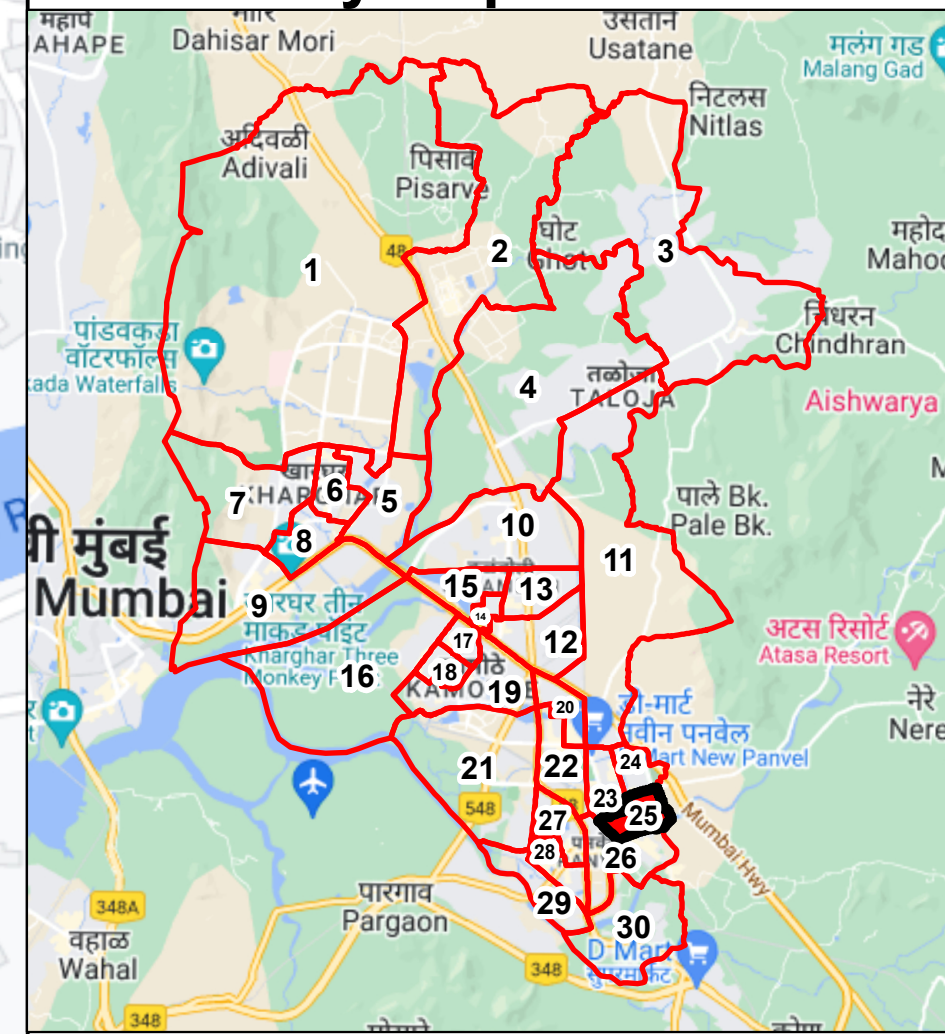

Draft Ward Formation For General Election 2022 - Panvel Municipal Corporation

STATE ELECTION COMMISSION
MAHARASHTRA

Ward : 25

Ward Population

Total Population	17109
SC Population	1852
ST Population	248

Key Map - PMC

Legend

- Ward
- MC Boundary
- Road
- National Highway
- Railway Line
- River

(Name)

SD/-
(Signature)
Deputy Municipal Commissioner