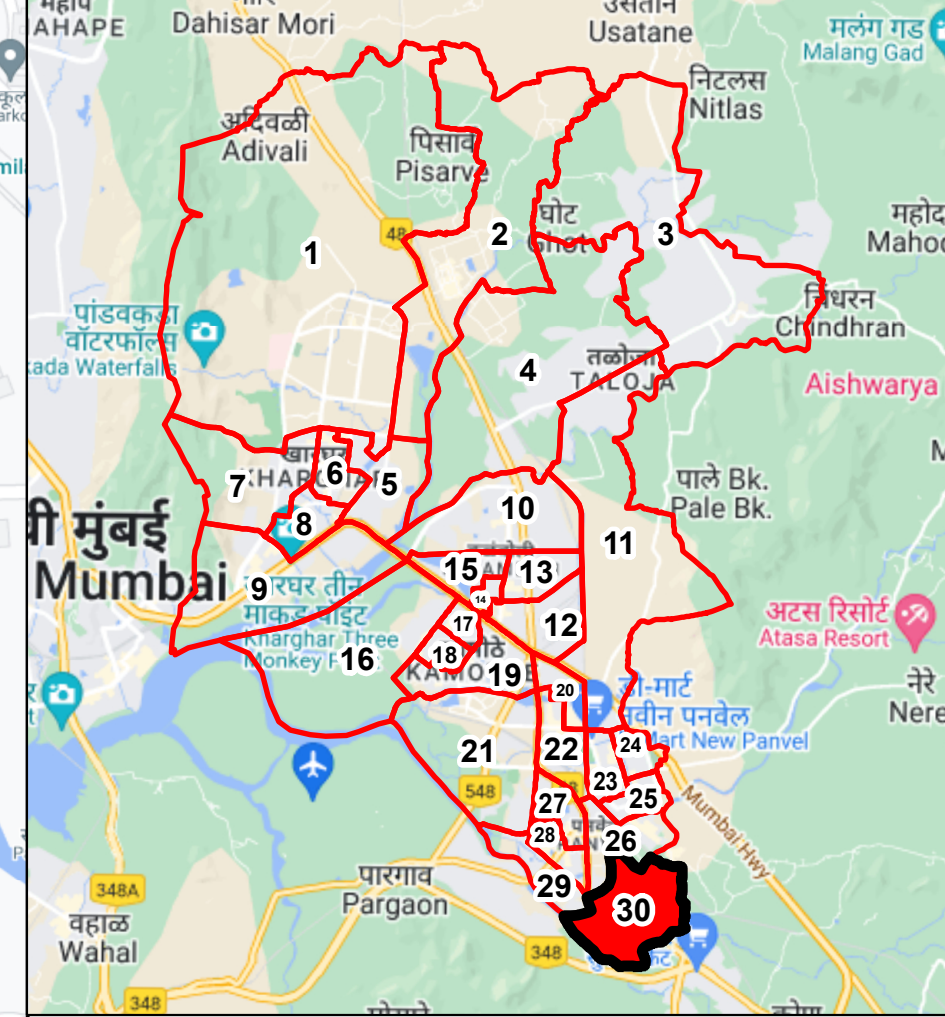

Draft Ward Formation For General Election 2022 - Panvel Municipal Corporation

STATE ELECTION COMMISSION
MAHARASHTRA

Ward : 30

Ward Population

Total Population	12142
SC Population	810
ST Population	362

Key Map - PMC

Legend

- Ward
- MC Boundary
- Road
- National Highway
- Railway Line
- River

(Name)

SD/-
(Signature)
Deputy Municipal Commissioner